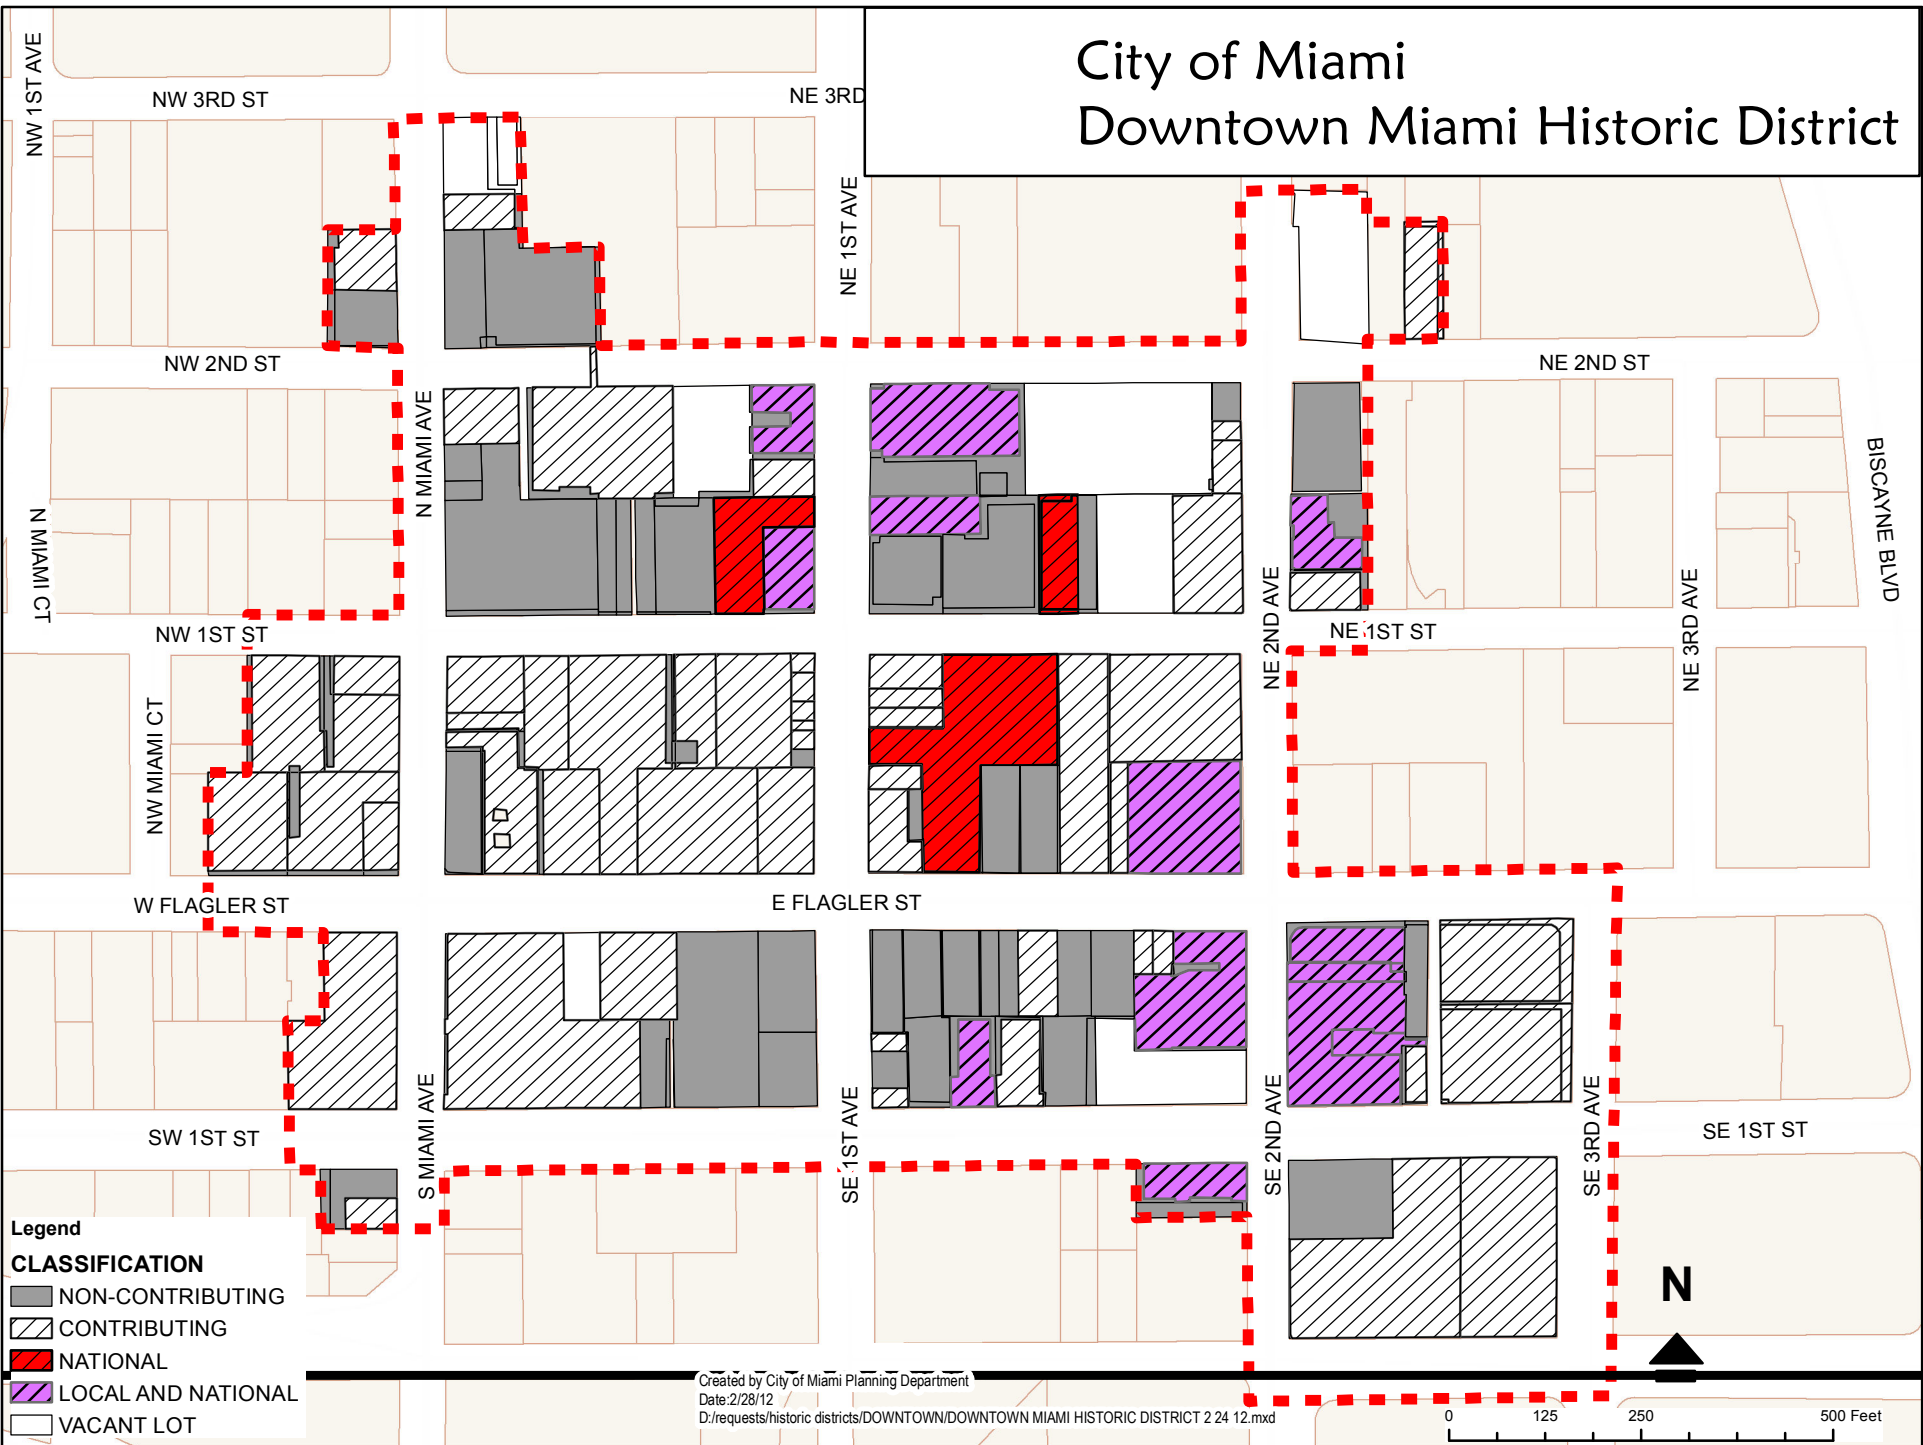

City of Miami Downtown Miami Historic District

- Legend**
- CLASSIFICATION**
- NON-CONTRIBUTING
 - CONTRIBUTING
 - NATIONAL
 - LOCAL AND NATIONAL
 - VACANT LOT

Created by City of Miami Planning Department
Date: 2/28/12
D:/requests/historic districts/DOWNTOWN/DOWNTOWN MIAMI HISTORIC DISTRICT 2 24 12.mxd