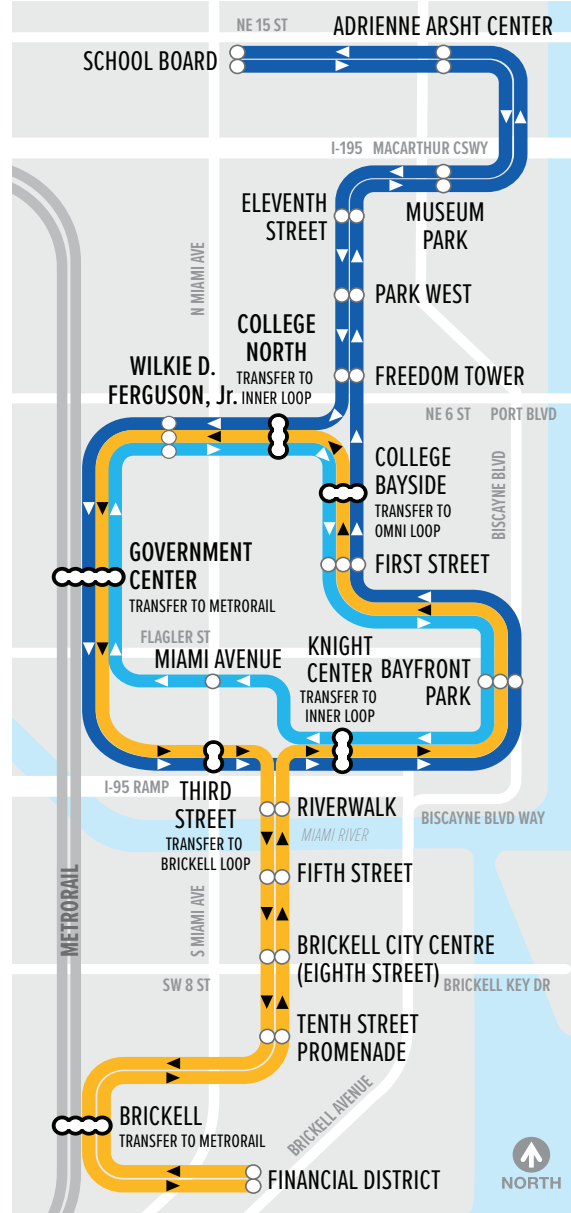

Want to know when the next Metromover is arriving?  
Download the FREE MDT Tracker app.

Want to track the Trolley while on the go?  
Download the free Miami Trolley app  
from the app store today!

For more information  
about events, attractions, dining, shopping and more –  
Visit [miamidda.com](http://miamidda.com) / Visit [Miamiandbeaches.com](http://Miamiandbeaches.com)

## Metromover

[www.miamidade.gov/transit](http://www.miamidade.gov/transit)

# DWNTWN MIAMI

# CULTURAL VENUES MAP