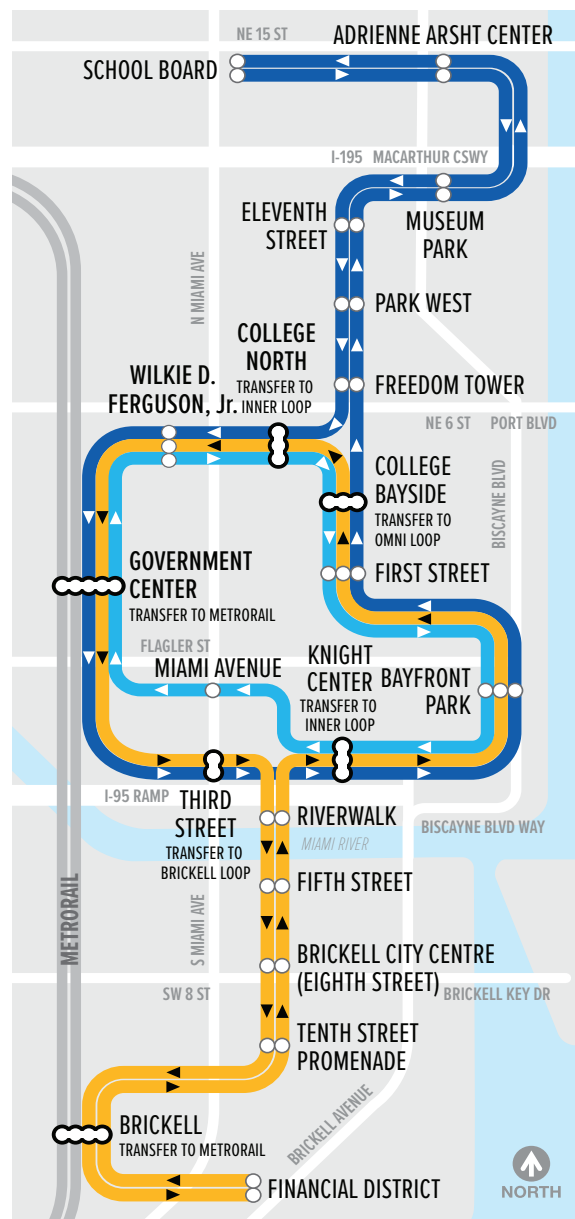

Want to know when then next Metromover is arriving?  
Download the FREE MDT Tracker app.

Want to track the Trolley while on the go?  
Download the FREE Miami Trolley app from the app store!

FREE, FUN, ECO-FRIENDLY rides around town! Tips keep us buzzing.  
ridefreebee.com | facebook: TheFreeBee | twitter: @freebeemiami

## Metromover

■ INNER LOOP  
■ BRICKELL LOOP  
■ OMNI LOOP

[www.miamidade.gov/transit](http://www.miamidade.gov/transit)

# Cultural Venues

- 1 **The National Foundation for the Advancement of Artists (YoungArts)**  
2100 Biscayne Blvd., Miami, FL 33132  
(305) 377-1140  
www.youngarts.org
- 2 **Miami International University of Art & Design**  
1501 Biscayne Blvd., Miami, FL 33132  
(305) 428-5700  
www.artinstitutes.edu/miami  
Metromover: Adrienne Arsht Center
- 3 **Centro Cultural Español (CCEMiami)**  
1490 Biscayne Blvd., Miami, FL 33132  
(305) 448-9677  
www.ccemiami.org  
Metromover: Adrienne Arsht Center
- 4 **Adrienne Arsht Center for the Performing Arts**  
1300 Biscayne Blvd., Miami, FL 33132  
(786) 468-2000  
www.arshtcenter.org  
Metromover: Adrienne Arsht Center
- 5 **Pérez Art Museum Miami (PAMM)**  
1103 Biscayne Blvd., Miami, FL 33132  
(305) 375-3000  
www.pamm.org  
Metromover: Museum Park
- 6 **Phillip and Patricia Frost Museum of Science**  
1101 Biscayne Blvd., Miami, FL 33132  
(305) 434-9600  
www.frostscience.org  
Metromover: Museum Park