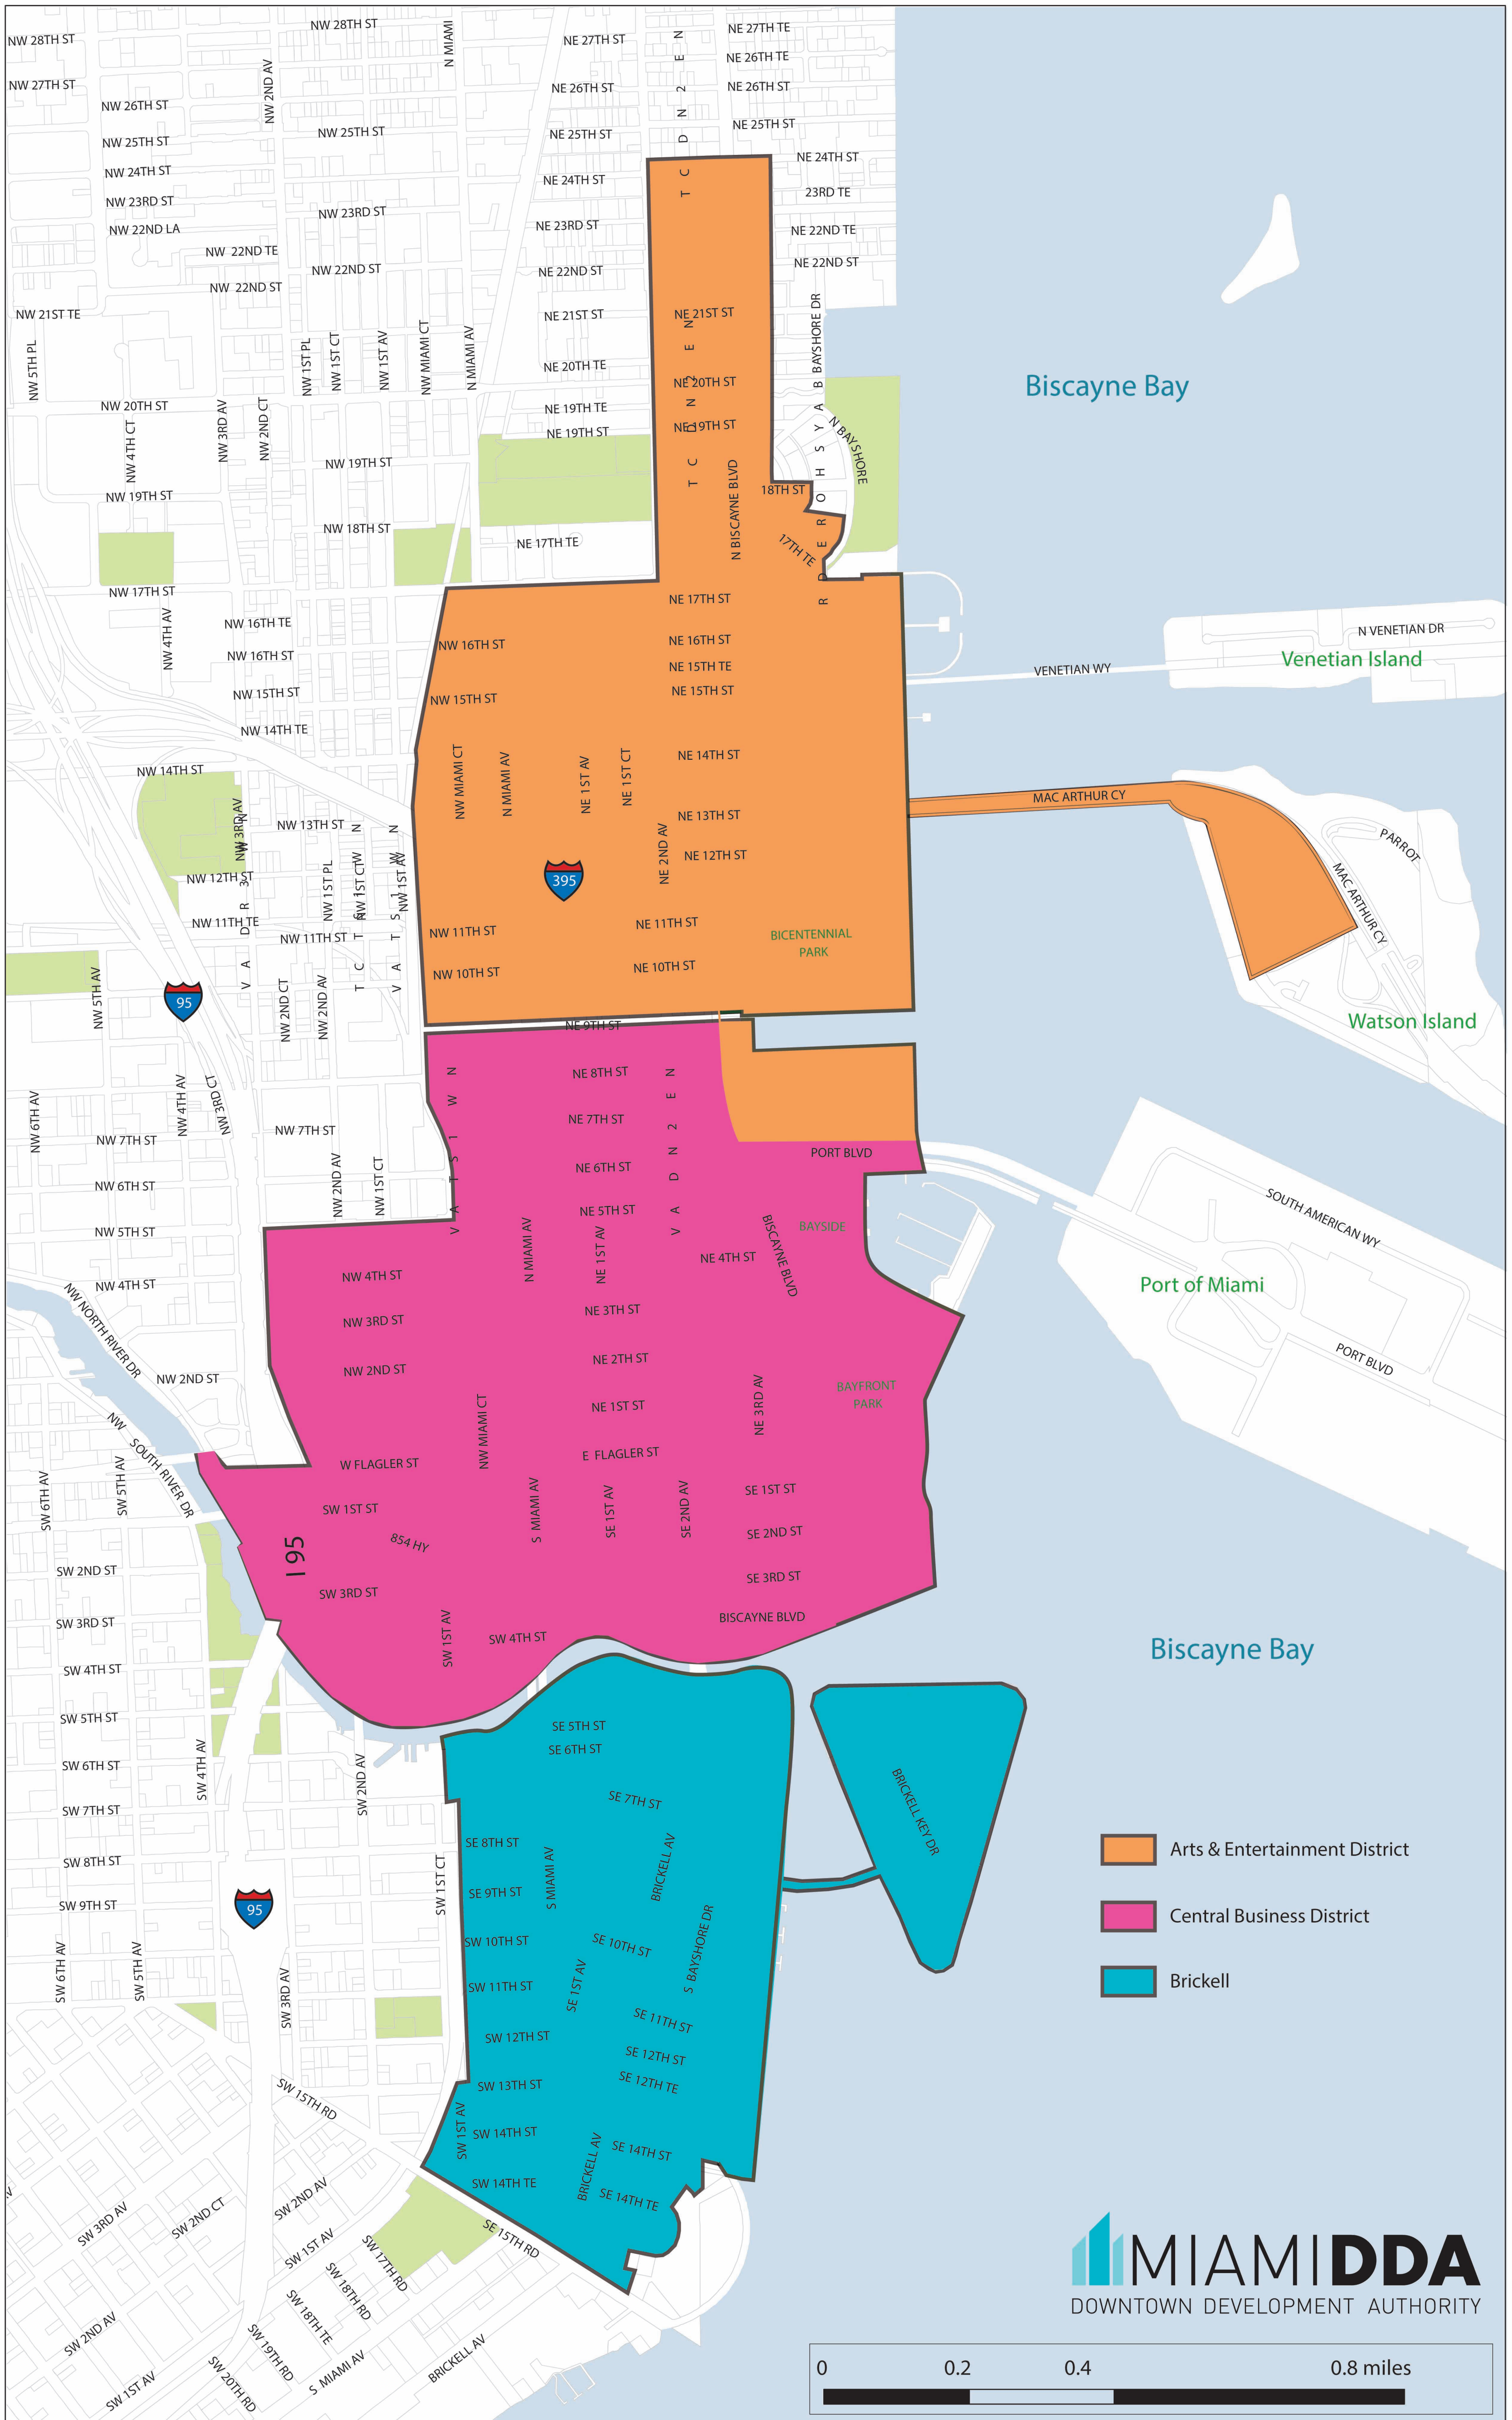

Map of Miami Downtown Development Authority Boundary/Districts

- Arts & Entertainment District
- Central Business District
- Brickell