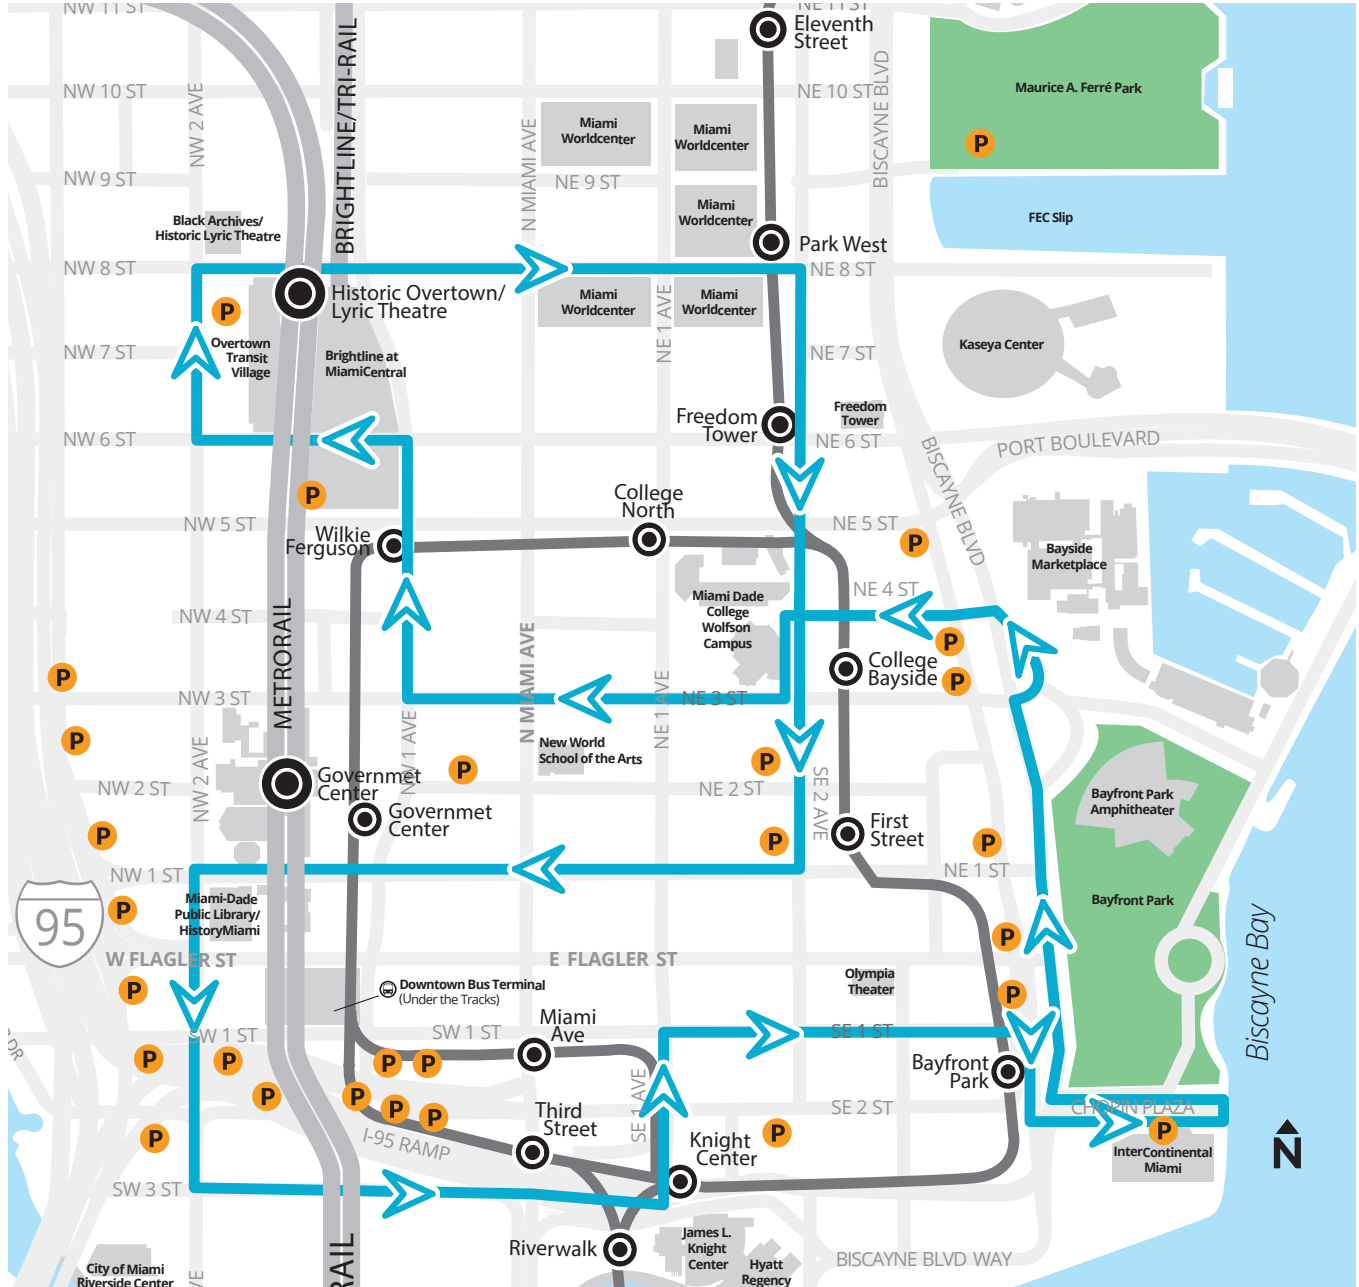

DOWNTOWN CIRCULATOR

Fixed-Route Map

FREEBEE APP

MPA PARKING

[FIND PARKING >>](#)

LEGEND

- Circulator Route
- Parking
- Transit Stations

SERVICE HOURS

- Mon - Thu: 7:30am - 7:30pm
- Fri: 7:30am - 11:30pm
- Sat: 10am - 11:30pm
- Sun: 10am - 9pm